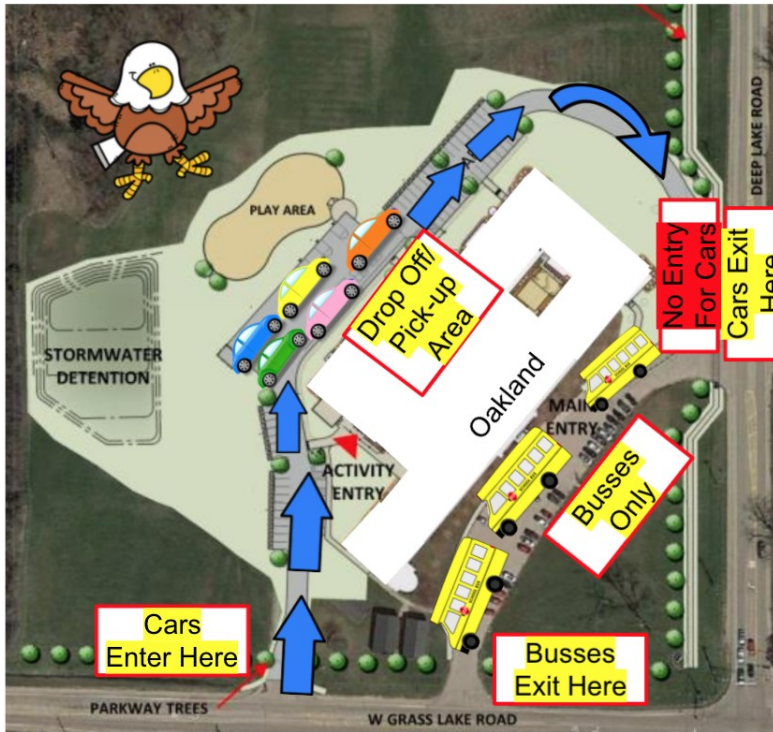

Updated car arrival/dismissal graphic

Buses arrive at the front of the building.

Students being transported by car are at the back of the building. Cars can enter off of Grass Lake Road. Please see the graphics to show our traffic patterns.

Cars dropping off in the morning should not arrive before 8:10am. Students are not released from cars to enter the building until 8:30am. Cars picking up students at the end of the day should not arrive before 3:00pm on Mondays, Tuesdays, Thursdays and Fridays. Cars should not arrive before 2:10pm on Wednesdays.