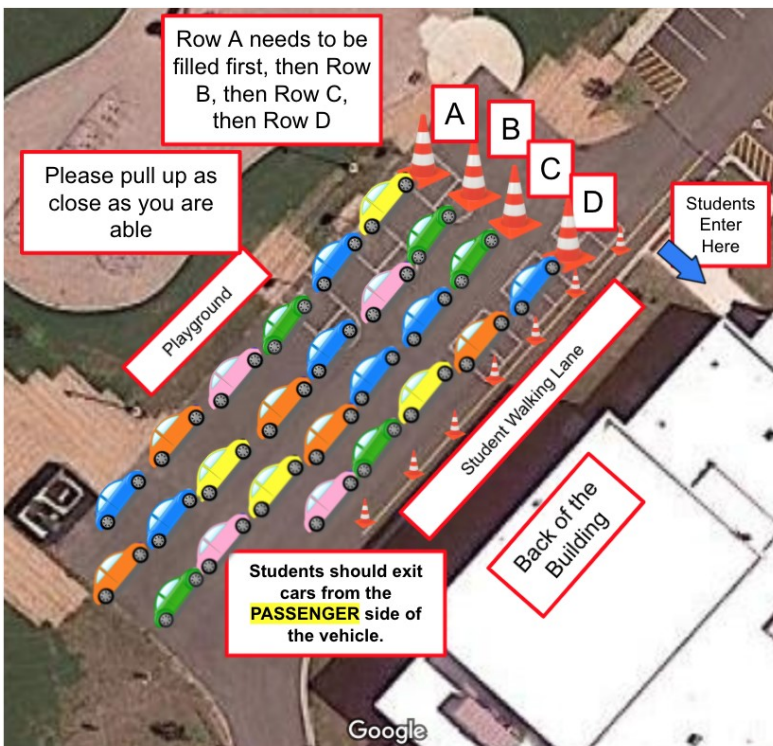

Updated car arrival/dismissal graphic

Buses arrive at the front of the building.

Students being transported by car are at the back of the building. Cars can enter off of Grass Lake Road. Please see the graphics to show our traffic patterns.

Cars dropping off in the morning should not arrive before 8:10am. Students are not released from cars to enter the building until 8:30am. Cars picking up students at the end of the day should not arrive before 3:00pm on Mondays, Tuesdays, Thursdays and Fridays. Cars should not arrive before 2:10pm on Wednesdays.